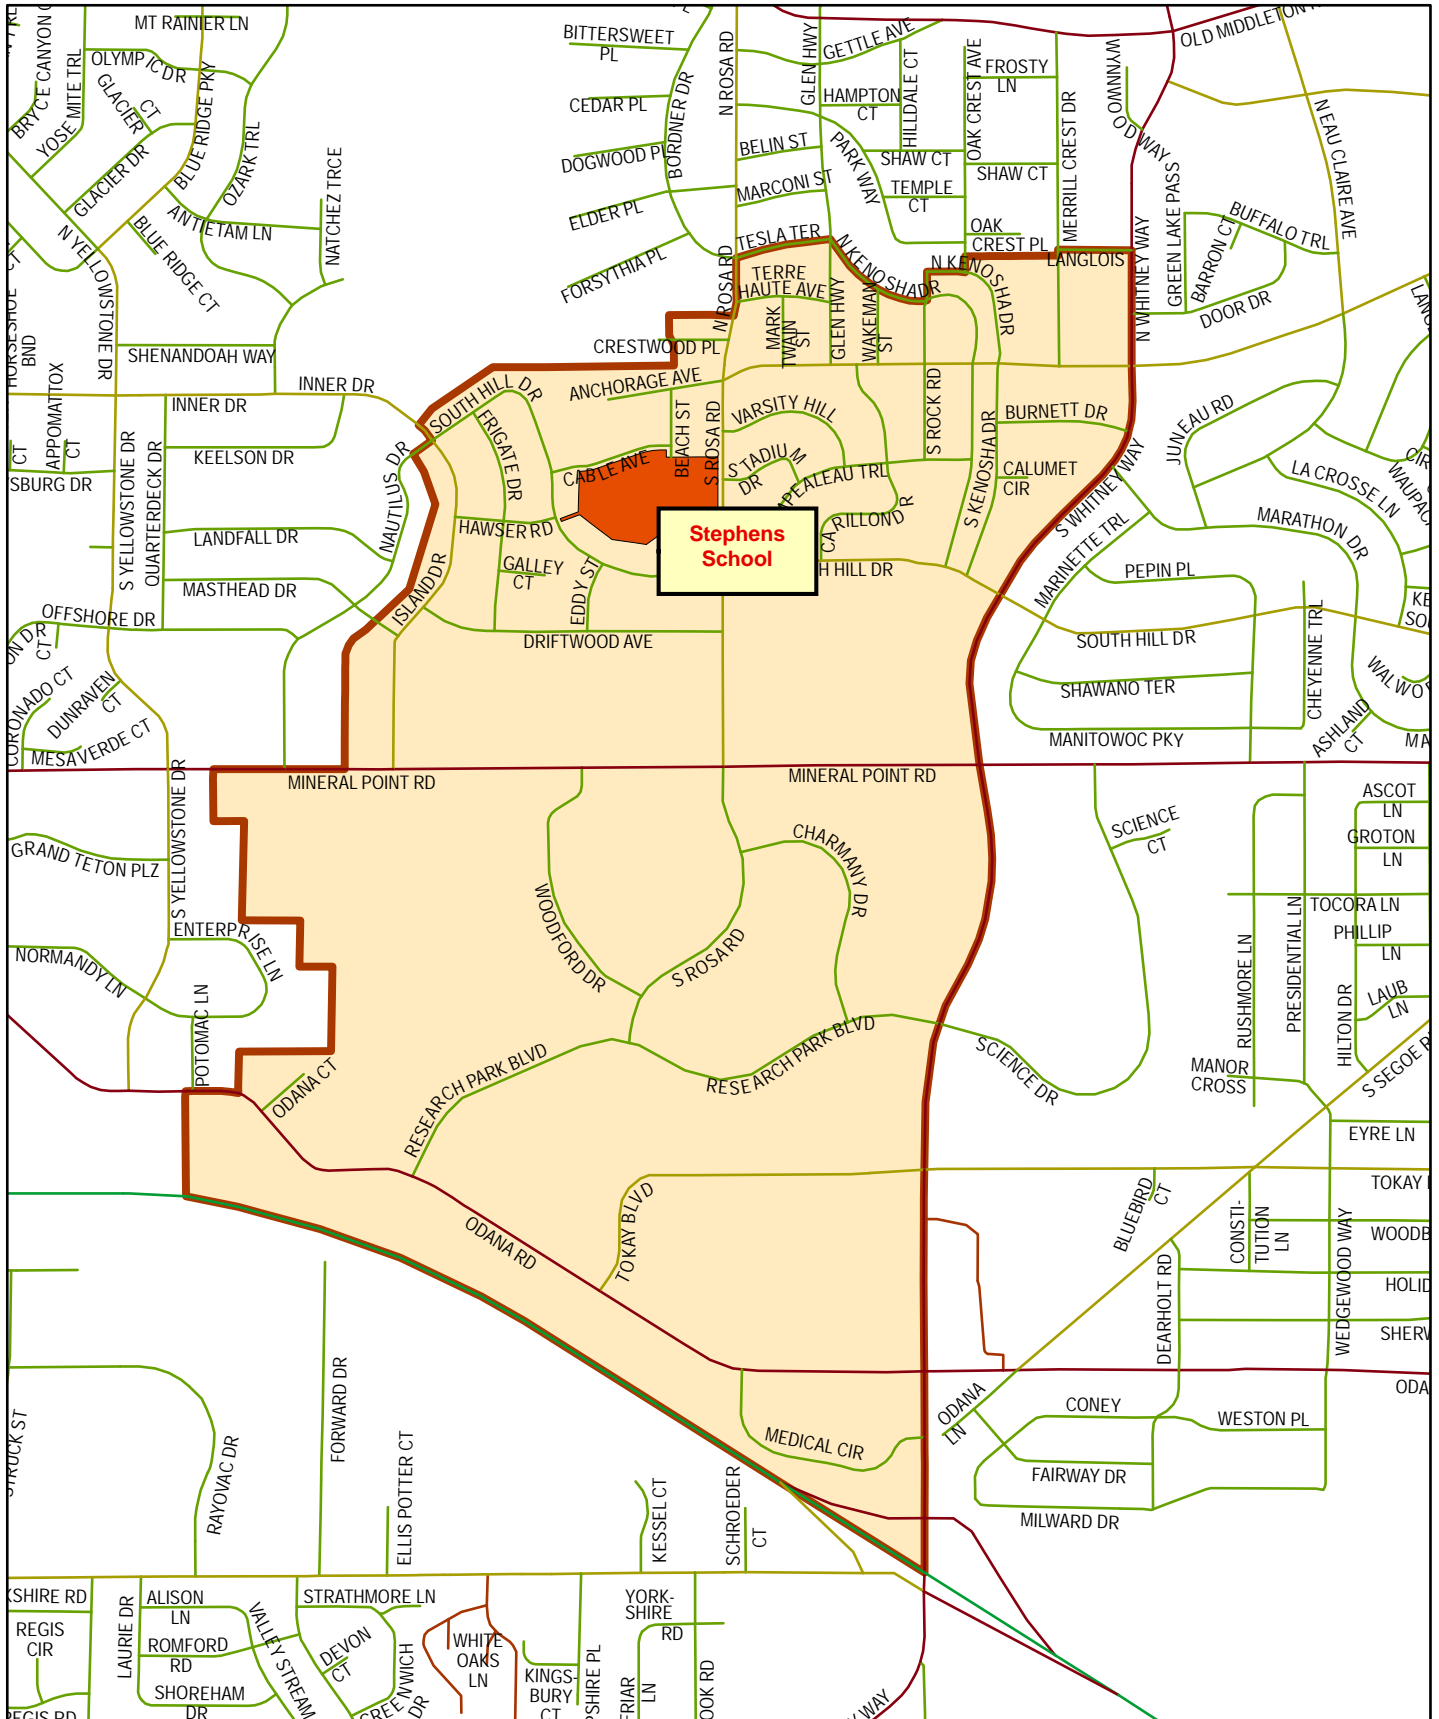

# Stephens Elementary 2008-09

120 South Rosa Road  
Madison, WI 53705  
(608) 204-1900

The Madison School District assumes no legal liability for the accuracy, completeness, or usefulness of any of the information contained on this map.

## Stephens Elementary School (page 1 of 3)

## Stephens Elementary School (page 2 of 3)